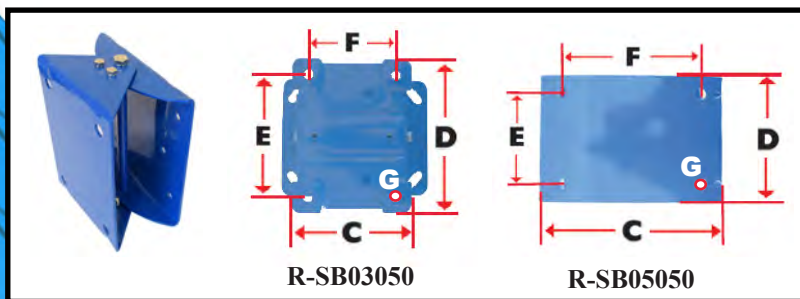

AIR HOSE REELS

Robust Construction:

All steel construction, dual arm mounting with stamped reinforcing ribs, powder coat finish

Versatile Mounting:

Adjustable guide arm, hose reel can be installed on wall or ceiling

Specs:

- 8 position ratchet gear locks hose when pulled out of reel
- Spring return drive, automatically rewinds the hose
- Premium quality, Made in Germany rubber air hose, 300 psi rated

PART #	HOSE I.D.	HOSE LENGTH	HOSE END NPT	INLET SIZE NPT	WEIGHT
R-03050	3/8"	50FT	1/4 MALE	1/2 FEMALE	36 LBS
R-03075	3/8"	75FT	1/4 MALE	1/2 FEMALE	45 LBS
R-05050	1/2"	50FT	1/2 MALE	1/2 FEMALE	52 LBS

PART #	A	B	C	D	E	F	G (Hole Ø)
R-03050	20.00"	17.50"	8.75"	5.75"	4.50"	7.50"	.50"
R-03075	22.00"	20.00"	11.63"	7.00"	5.25"	10.00"	.50"
R-05050	22.00"	20.00"	11.63"	7.00"	5.25"	10.00"	.50"

Optional R-SB03050 swivel for R-03050 reel
Optional R-SB05050 swivel for the R-05050 and R-03075

PART #	C	D	E	F	G (Hole Ø)
R-SB03050	5.625"	7.25"	5.75"	4.00"	.50"
R-SB05050	8.00"	5.50"	4.00"	6.00"	.50"

PART #	HOSE I.D.	HOSE LENGTH	HOSE END NPT	INLET SIZE NPT	WEIGHT
R-05100	1/2	100 FT	1/2 MALE	1/2 FEMALE	82 LBS