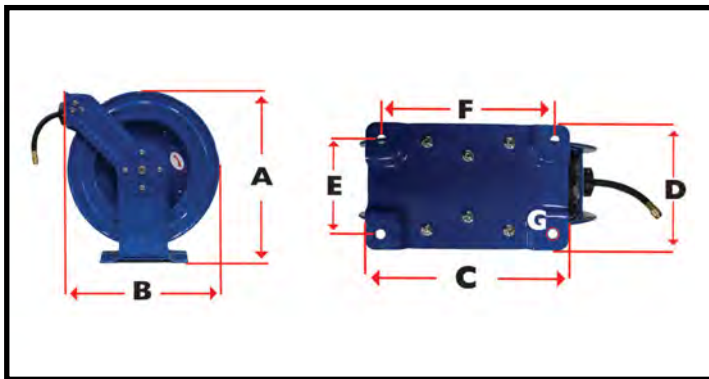

AIR HOSE REELS

Robust Construction:

All steel construction, dual arm mounting with stamped reinforcing ribs, powder coat finish

Versatile Mounting:

Adjustable guide arm, hose reel can be installed on wall or ceiling

Specs:

- 8 position ratchet gear locks hose when pulled out of reel
- Spring return drive, automatically rewinds the hose
- Premium quality, Made in Germany rubber air hose, 300 psi rated

PART #	HOSE I.D.	HOSE LENGTH	HOSE END NPT	INLET SIZE NPT	WEIGHT
R-03050	3/8"	50FT	1/4 MALE	1/2 FEMALE	36 LBS
R-03075	3/8"	75FT	1/4 MALE	1/2 FEMALE	45 LBS
R-05050	1/2"	50FT	1/2 MALE	1/2 FEMALE	52 LBS

PART #	A	B	C	D	E	F	G (Hole Ø)
R-03050	20.00"	17.50"	8.75"	5.75"	4.50"	7.50"	.50"
R-03075	22.00"	20.00"	11.63"	7.00"	5.25"	10.00"	.50"
R-05050	22.00"	20.00"	11.63"	7.00"	5.25"	10.00"	.50"

Optional R-SB03050 swivel for R-03050 reel
Optional R-SB05050 swivel for the R-05050 and R-03075

PART #	C	D	E	F	G (Hole Ø)
R-SB03050	5.625"	7.25"	5.75"	4.00"	.50"
R-SB05050	8.00"	5.50"	4.00"	6.00"	.50"

PART #	HOSE I.D.	HOSE LENGTH	HOSE END NPT	INLET SIZE NPT	WEIGHT
R-05100	1/2	100 FT	1/2 MALE	1/2 FEMALE	82 LBS