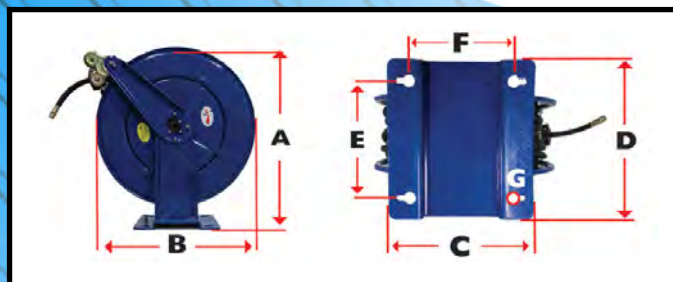

AIR HOSE REELS

Robust Construction:

All steel construction, dual arm mounting with stamped reinforcing ribs, powder coat finish

Versatile Mounting:

Adjustable guide arm, hose reel can be installed on wall or ceiling

Specs:

- 8 position ratchet gear locks hose when pulled out of reel
- Spring return drive, automatically rewinds the hose
- Premium quality, Made in Germany rubber air hose, 300 psi rated

PART #	HOSE I.D.	HOSE LENGTH	HOSE END NPT	INLET SIZE NPT	WEIGHT
R-03050	3/8"	50FT	1/4 MALE	1/2 FEMALE	36 LBS
R-03075	3/8"	75FT	1/4 MALE	1/2 FEMALE	45 LBS
R-05050	1/2"	50FT	1/2 MALE	1/2 FEMALE	52 LBS

PART #	A	B	C	D	E	F	G (Hole Ø)
R-03050	20.00"	17.50"	8.75"	5.75"	4.50"	7.50"	.50"
R-03075	22.00"	20.00"	11.63"	7.00"	5.25"	10.00"	.50"
R-05050	22.00"	20.00"	11.63"	7.00"	5.25"	10.00"	.50"

Optional R-SB03050 swivel for R-03050 reel
Optional R-SB05050 swivel for the R-05050 and R-03075

PART #	C	D	E	F	G (Hole Ø)
R-SB03050	5.625"	7.25"	5.75"	4.00"	.50"
R-SB05050	8.00"	5.50"	4.00"	6.00"	.50"

PART #	HOSE I.D.	HOSE LENGTH	HOSE END NPT	INLET SIZE NPT	WEIGHT
R-05100	1/2	100 FT	1/2 MALE	1/2 FEMALE	82 LBS