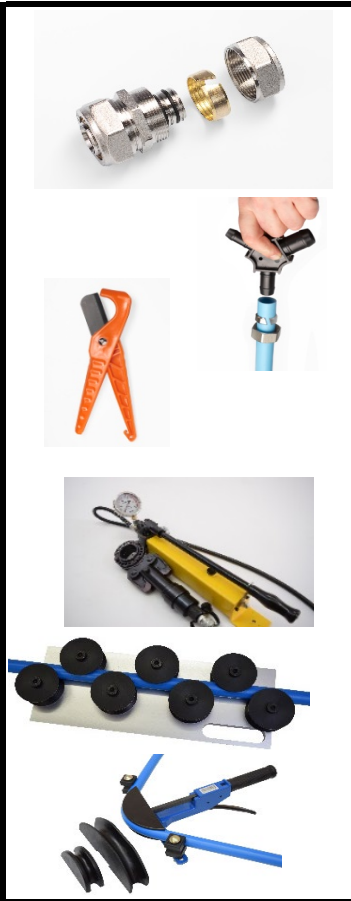

SPARE PARTS ONLY (FITTINGS COME ASSEMBLED WITH SPLIT RINGS AND ORINGS)

M8047	$1.19	$0.71		$0.00	1/2"	SPLIT RING
M8048	$1.63	$0.98		$0.00	3/4"	SPLIT RING
M8049	$1.85	$1.11		$0.00	1"	SPLIT RING
M8549	$11.98	$7.19		$0.00	2"	CRIMP SLEEVE
M8054	$1.08	$0.65		$0.00	1/2"	ORING
M8055	$1.41	$0.85		$0.00	3/4"	ORING
M8056	$1.52	$0.91		$0.00	1"	ORING
M8559	$5.44	$3.26		$0.00	2"	ORING
M8091	$11.98	$7.19		$0.00	TOOL	3/4" - 1/2" PIPE CUTTER
M8051	$24.52	$14.71		$0.00	TOOL	1" - 3/4" - 1/2" PIPE CUTTER
M8095	$8.71	$5.23		$0.00	TOOL	1" - 3/4" - 1/2" BEVELING TOOL
M8551	$43.59	$26.15		$0.00	TOOL	2" PIPE CUTTER
M8595	$42.50	$25.50		$0.00	TOOL	2" BEVELING TOOL
M8590	$499.99	$299.99		$0.00	TOOL	2" HYDAULIC CRIMP TOOL
M8097	$152.59	$91.55		$0.00	TOOL	MAXLINE STRAIGHTENING TOOL, 7 WHEEL 1/2, 3/4, & 1"
M8096	$158.04	$94.82		$0.00	TOOL	MAXLINE TUBING BENDER TOOL

RUBBER JUMPER HOSES

F0212	$29.42	$17.65		$0.00	1/2"	JUMPER HOSE 1/2" NPT MALE X FEM X 2 FT
F0213	$31.60	$18.96		$0.00	1/2"	JUMPER HOSE 1/2" NPT MALE X FEM X 3 FT
F0214	$34.87	$20.92		$0.00	3/4"	JUMPER HOSE 3/4" NPT MALE X FEM X 2 FT
F0215	$43.59	$26.15		$0.00	3/4"	JUMPER HOSE 3/4" NPT MALE X FEM X 3 FT
F0221	$46.86	$28.12		$0.00	3/4"	JUMPER HOSE 3/4" NPT MALE X FEM X 5 FT
F0216	$65.39	$39.23		$0.00	1"	JUMPER HOSE 1" NPT MALE X FEM X 2 FT
F0217	$71.93	$43.16		$0.00	1"	JUMPER HOSE 1" NPT MALE X FEM X 3 FT

FILTER/REGULATORS

K93215	$47.99	$28.79		$0.00	3/8"	FILTER REGULATOR UNIT 3/8" PORTS
K93216	$69.99	$41.99		$0.00	1/2"	FILTER REGULATOR UNIT 1/2" PORTS
K93217	$89.99	$53.99		$0.00	3/4"	FILTER REGULATOR UNIT 3/4" PORTS
K93218	$99.95	$59.97		$0.00	1"	FILTER REGULATOR UNIT 1" PORTS
K96075	$99.99	$59.99		$0.00	3/4"	VERTICAL FILTER REGULATOR UNIT 3/4" PORTS